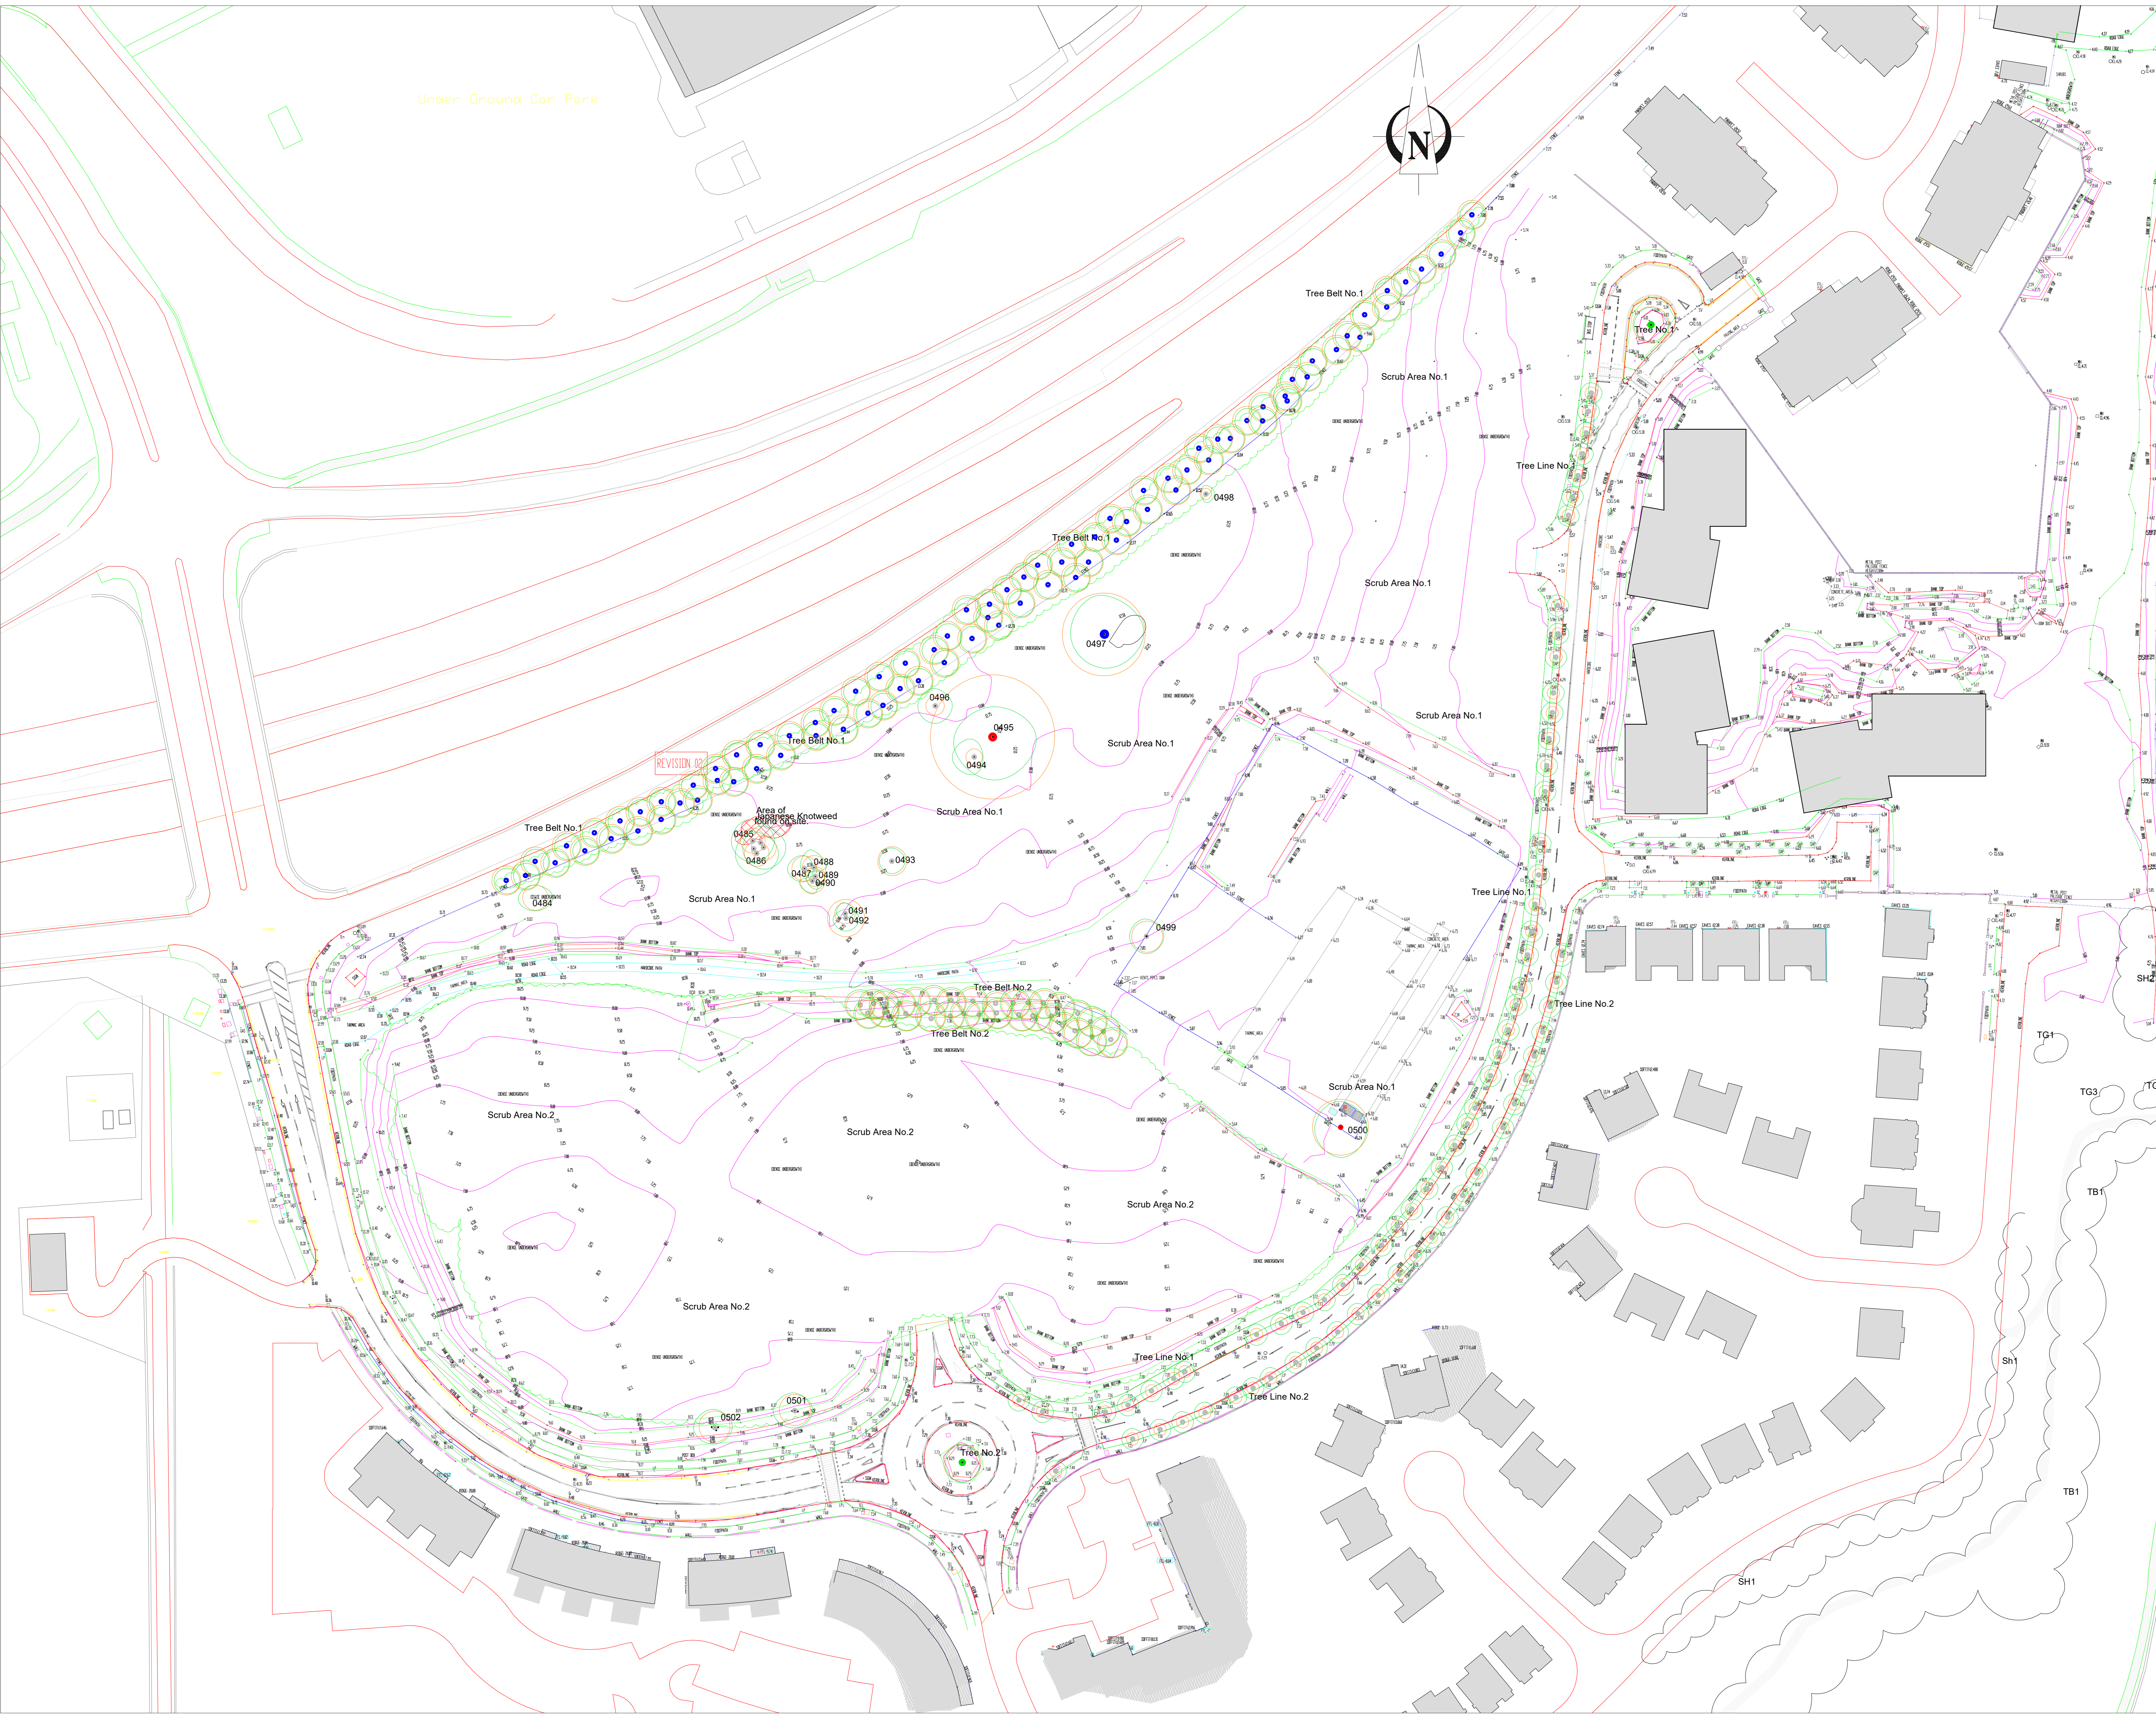

Under Ground Car Park

Notes:

BS5837: 2012 - Category Retention Rating

- Category U Trees- Trees in such a condition that any existing value would be lost within 10 years or being recommended for removal sound arboricultural practice.
 - Category A Trees Trees of high quality/value with a min. of 40 years life expectancy.
 - Category B Trees Trees of moderate quality/value with a min. of 20 years life expectancy.
 - Category C Trees Trees of low quality/value with a min. of 10 years life expectancy.
- Sub Categories:
 1 - Mainly Arboreal values
 2 - Mainly Landscape values
 3 - Mainly Cultural and conservation values.

Tree vegetation positioned visually and needs verifying by land survey company for accuracy.

ARBORIST ASSOCIATES LTD.
 94 BALLYBAWN COTTAGES, ENNISKERRY, CO. WICKLOW
 TEL: 01-2742011 / 087-2629589

TITLE : Tree Constraints Plan

Site : Jacob's Island Site, Cork

DATE:	Dwg No. JC001	Scale 1:500 @ A0
-------	---------------	------------------