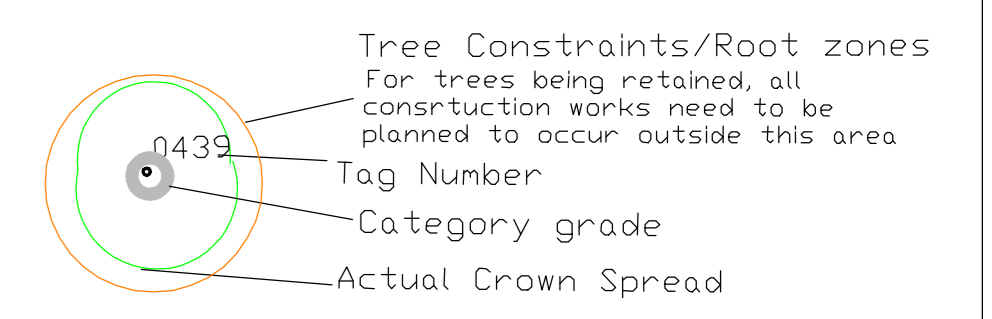

Under Ground Car Park

Notes:

BS5837: 2012 - Category Retention Rating

- Category U Trees- Trees in such a condition that any existing value would be lost within 10 years or being recommended for removal sound arboricultural practice.
 - Category A Trees Trees of high quality/value with a min. of 40 years life expectancy.
 - Category B Trees Trees of moderate quality/value with a min. of 20 years life expectancy.
 - Category C Trees Trees of low quality/value with a min. of 10 years life expectancy.
- Sub Categories:
 1 - Mainly Arboreal values
 2 - Mainly Landscape values
 3 - Mainly Cultural and conservation values.

Site : Jacob's Island Site, Cork

DATE:	Dwg No. JC001	Scale 1:500 @ A0
-------	---------------	------------------